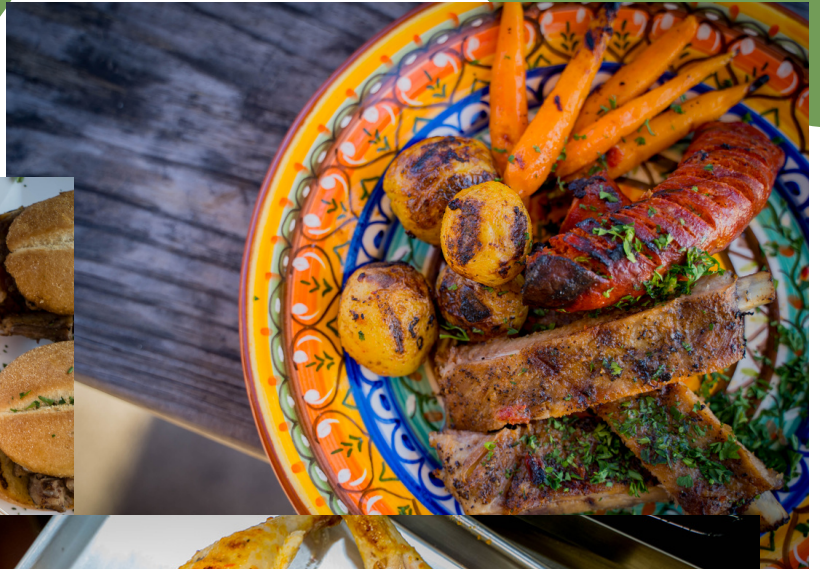

This Portuguese-style grilled chicken provides Market customers with delicious & nutritious alternatives to traditional fast food. The star of the show – the chicken - is free from preservatives & hormones, served with a variety of healthy sides. In addition to chicken, Executive Chef Rui Correia offers slow cooked ribs, chourico, & homemade desserts.